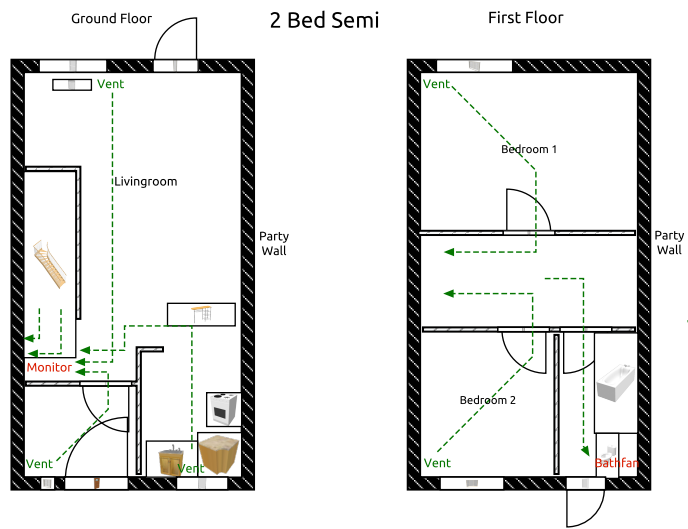

#### 2 Bed Semi

#### Communal Gardens

LEGEND  
Monitor = 2 Fans  
Vent = adjustable, either trickle or core  
--- Path of Airflow